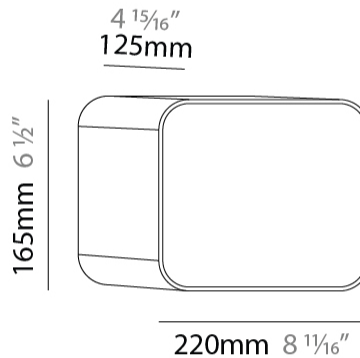

PROJECT
TYPE
SPECIFIER
QUANTITY
DATE

CUBE SURFACE

D72000- -
base number   Color   Finish
                         Temperature   Options

1. To build a product code in our configurator select the specify button on the base model # product page
2. To build a manual product code on this datasheet choose from the options listed below in blue font and add the suffix to the base model #

GENERAL

Series: Cube
Brand: Tunto
Division: Design
Mounting Type: Surface
Mounting Location: Wall / Ceiling
Subcategory: Ambient

PHYSICAL

Shape: Rectangle
Length (mm): 220
Length (in): 8 11/16
Height (mm): 165
Depth (mm): 125
Height (in): 6 1/2
Depth (in): 4 15/16
Light Distribution: Direct
Diffuser: Opal
Fixture Finish: BIR / OAK / WAL
Fixture Material: Wood

ELECTRICAL

Lamp Type: LED (Zhaga Standard)
Input Wattage (W): 11
Dimming: Tri-Mode (Non-Dimming and Phase Dimming (120Vac only) and 0-10V Dimming)
Driver Included: Yes
Driver Location: Integrated
Driver Type: Constant Current - Universal
Driver Class: Class 2
Input Voltage (V): 120 - 277
Constant Current (MA): 700

LED

Color Temperature (°K): 2700 / 3000 / 4000
Nominal Lumen (lm): 440
CRI: >93 CRI
Lamp Life (hrs): 50000

OPTICAL

RATINGS AND CERTIFICATIONS

Certified By: Certified for North American Standards
IP rating: IP20