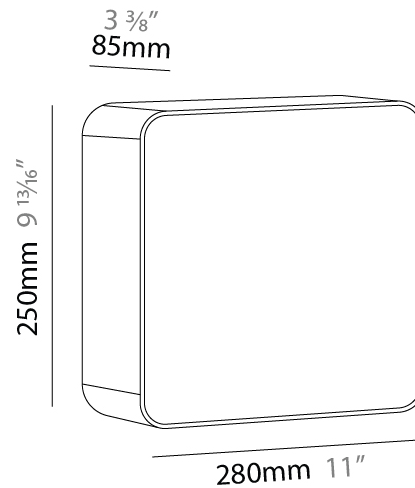

PROJECT	_____
TYPE	_____
SPECIFIER	_____
QUANTITY	_____
DATE	_____

CUBE SURFACE

D72002- _____ - _____
base number   Color   Finish
                                 Temperature   Options

1. To build a product code in our configurator select the specify button on the base model # product page
2. To build a manual product code on this datasheet choose from the options listed below in blue font and add the suffix to the base model #

GENERAL

Series: Cube
Brand: Tunto
Division: Design
Mounting Type: Surface
Mounting Location: Wall / Ceiling
Subcategory: Ambient

PHYSICAL

Shape: Rectangle
Length (mm): 280
Length (in): 11
Height (mm): 165
Depth (mm): 250
Height (in): 6 1/2
Depth (in): 9 13/16
Light Distribution: Direct
Diffuser: Opal
Fixture Finish: BIR / OAK / WAL
Fixture Material: Wood

ELECTRICAL

Lamp Type: LED
Input Wattage (W): 20
Dimming: Tri-Mode (Non-Dimming and Phase Dimming (120Vac only) and 0-10V Dimming)
Driver Included: Yes
Driver Location: Integrated
Driver Type: Constant Current - Universal
Driver Class: Class 2
Input Voltage (V): 120 - 277
Constant Current (MA): 700

LED

Color Temperature (°K): 2700 / 3000 / 4000
Nominal Lumen (lm): 1000
CRI: >93 CRI
Lamp Life (hrs): 50000

OPTICAL

RATINGS AND CERTIFICATIONS

Certified By: Certified for North American Standards
IP rating: IP20